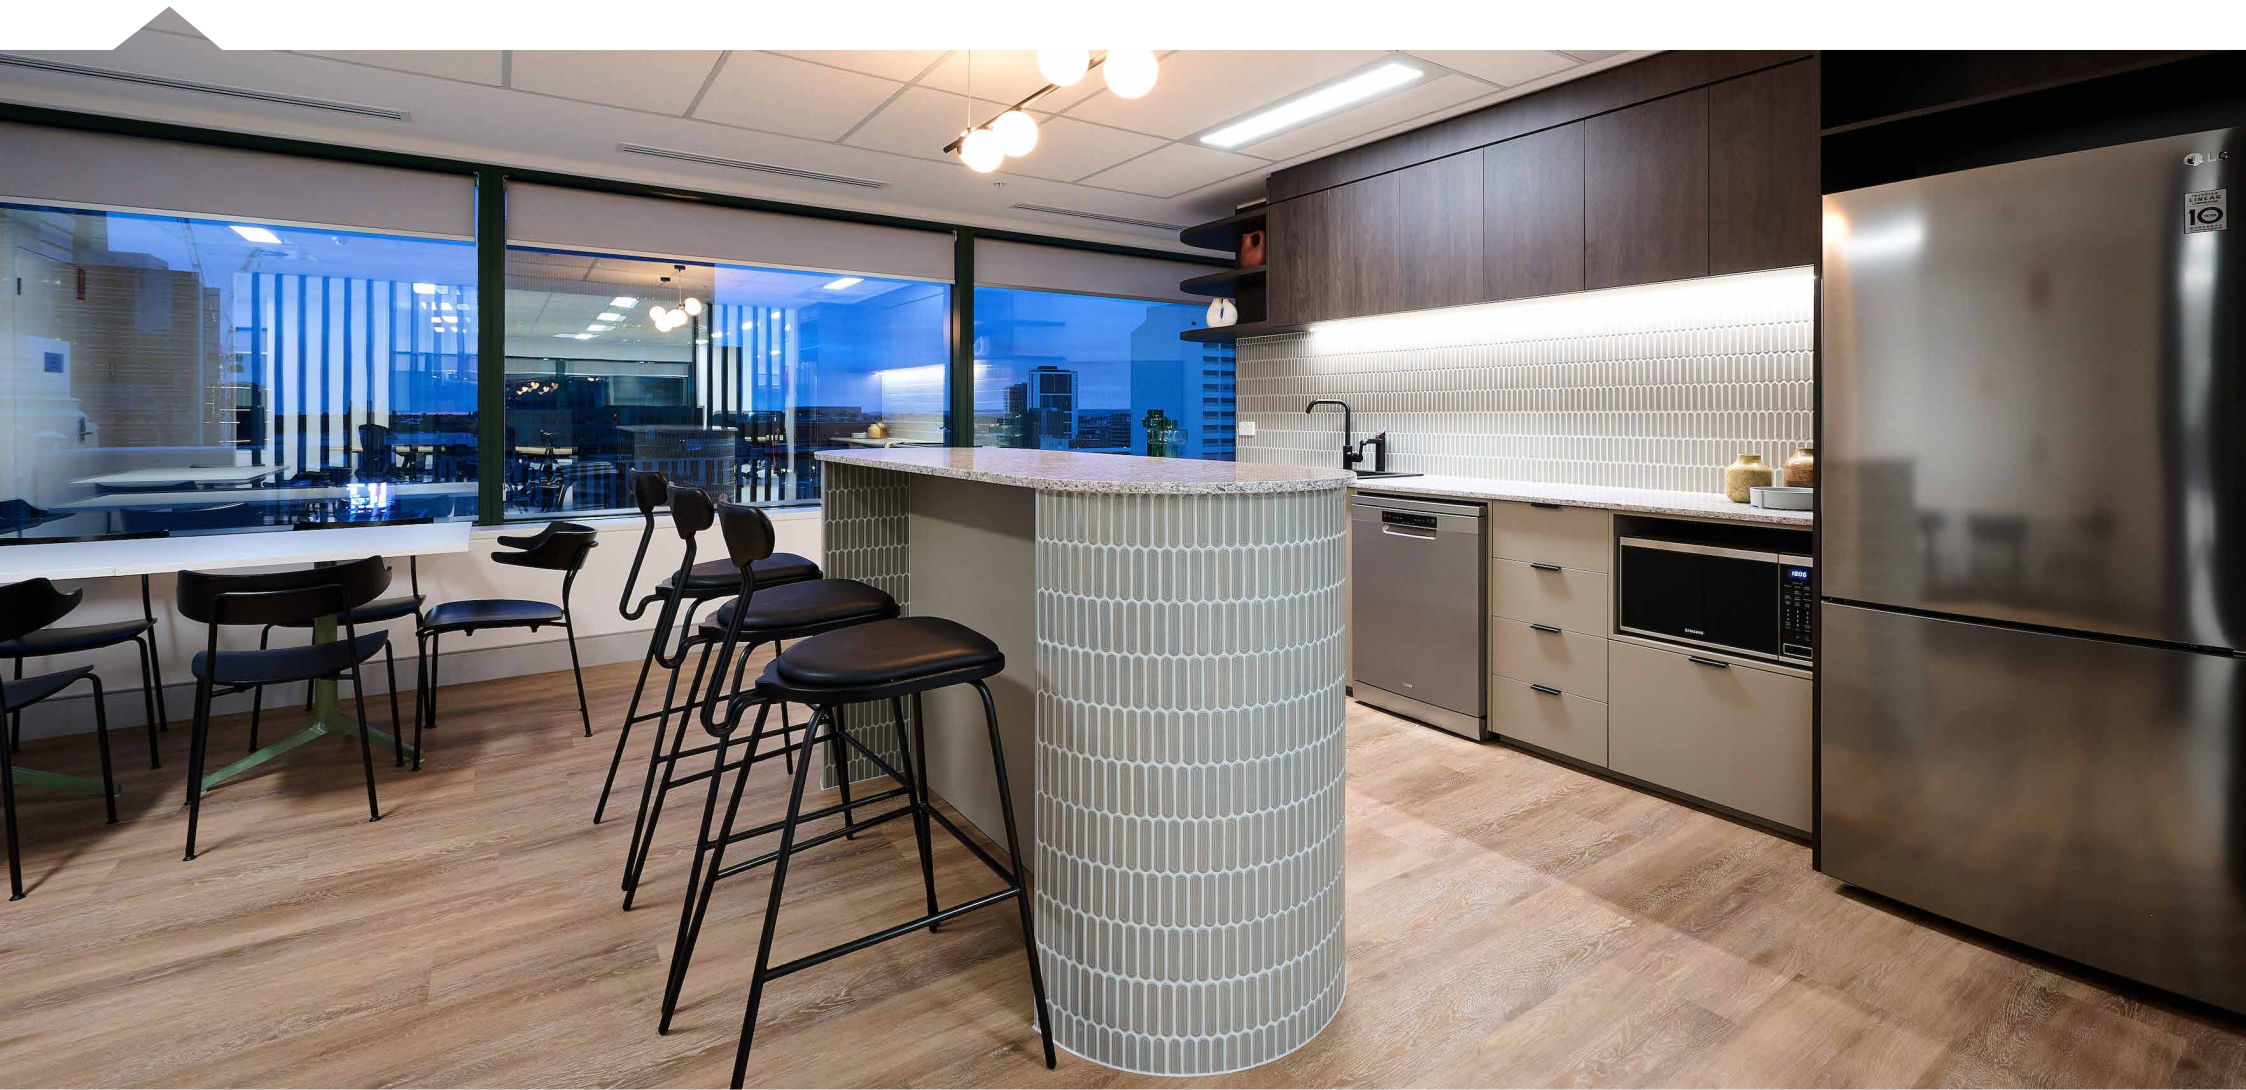

LEVEL 9 NORTH - 392SQM

REFINED CHARM, PREMIUM SPACES.

palacetower.com.au

 PALACE
TOWER

LEVEL 9 NORTH - 392SQM

SPACE SUMMARY	STAFF
Total Work Points	36
Approximate Sqm	392
Sqm per Person	10.8