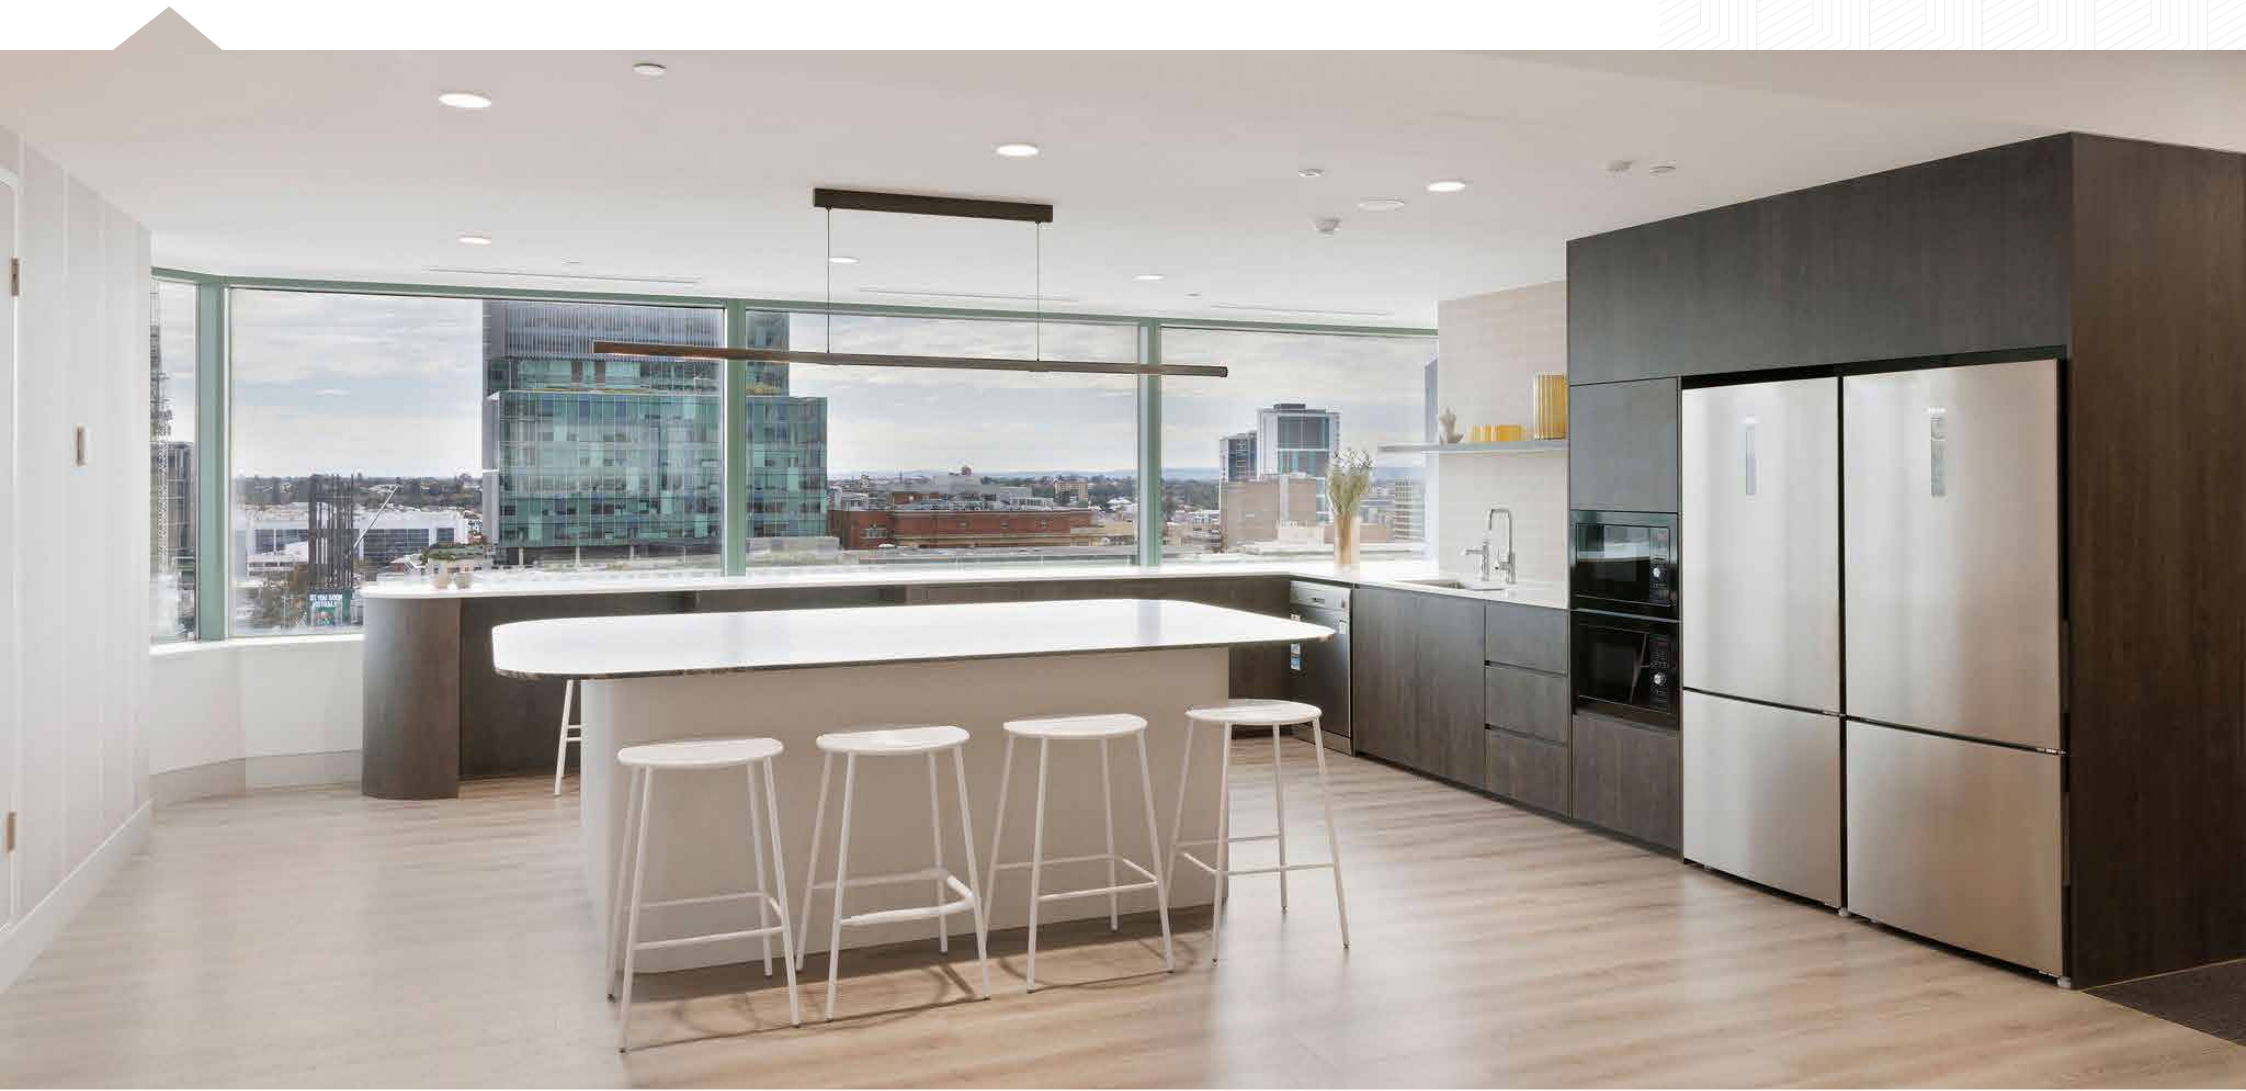

LEVEL 10 - 822.3 SQM

REFINED CHARM, PREMIUM SPACES.

palacetower.com.au

 PALACE
TOWER

LEVEL 10 - 822.3 SQM

SPACE SUMMARY	STAFF
Total Work Points	64
Approximate Sqm	822.3
Sqm per Person	12.8